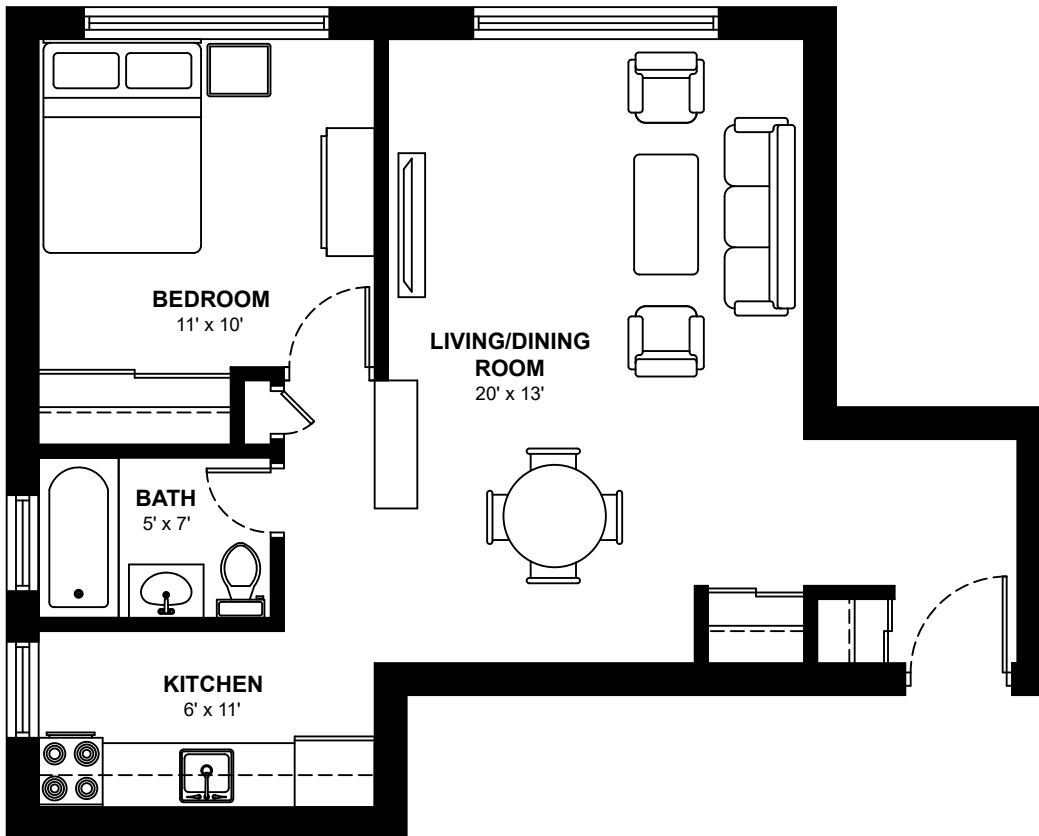

WESTVIEW

1427 Laperriere Ave, Ottawa

One Bedroom Apartments

Approximately 574 sq. ft.

These floor plans are representative only. All dimensions are approximate.